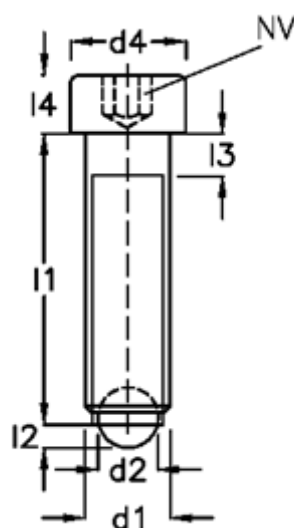

Data Sheet

Article number: 209276191

Description: E+G Screws with ball
GN 606-M6-20-AN

Measures

d1	= M6		l4 = 6
d2	= 4.0		
d3	= 3.2		
d4	= 10		
Internal hexagon	= 5.0		
l1	= 20		
l2	= 0.8		
l3	= 3.0		